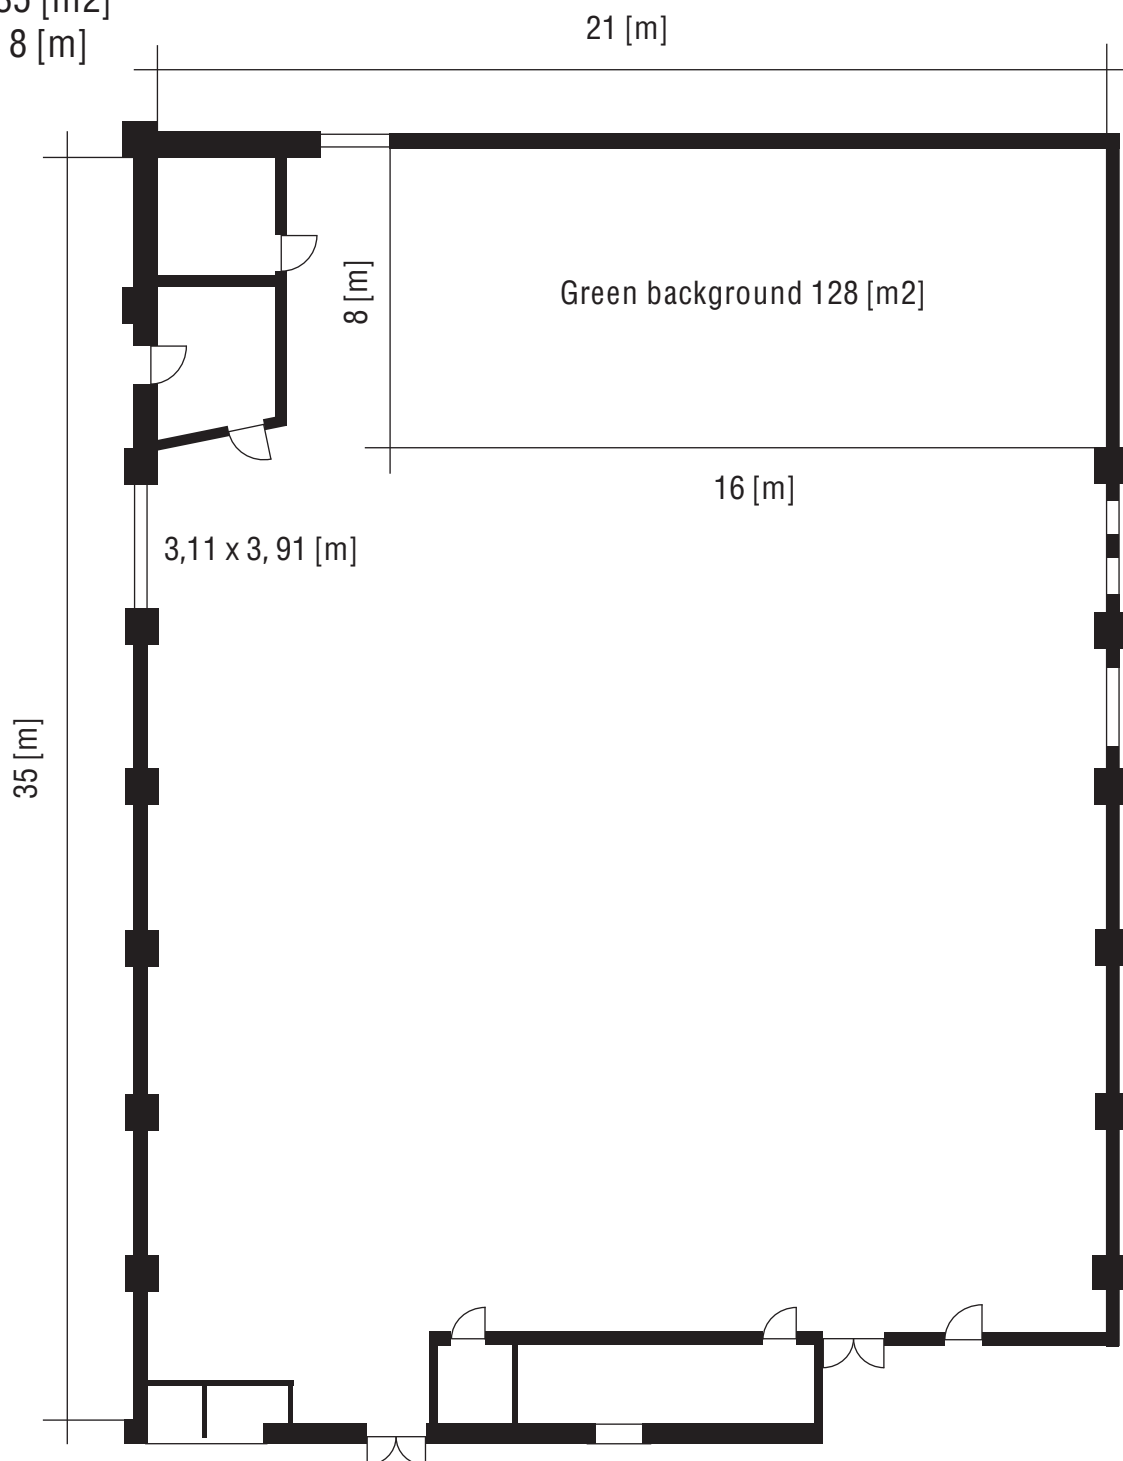

Stage 1

Area: 735 [m²]

Height: 8 [m]

Cinevilla Studio

Stage 2

Area: 104 [m2]

Height: 8 [m]