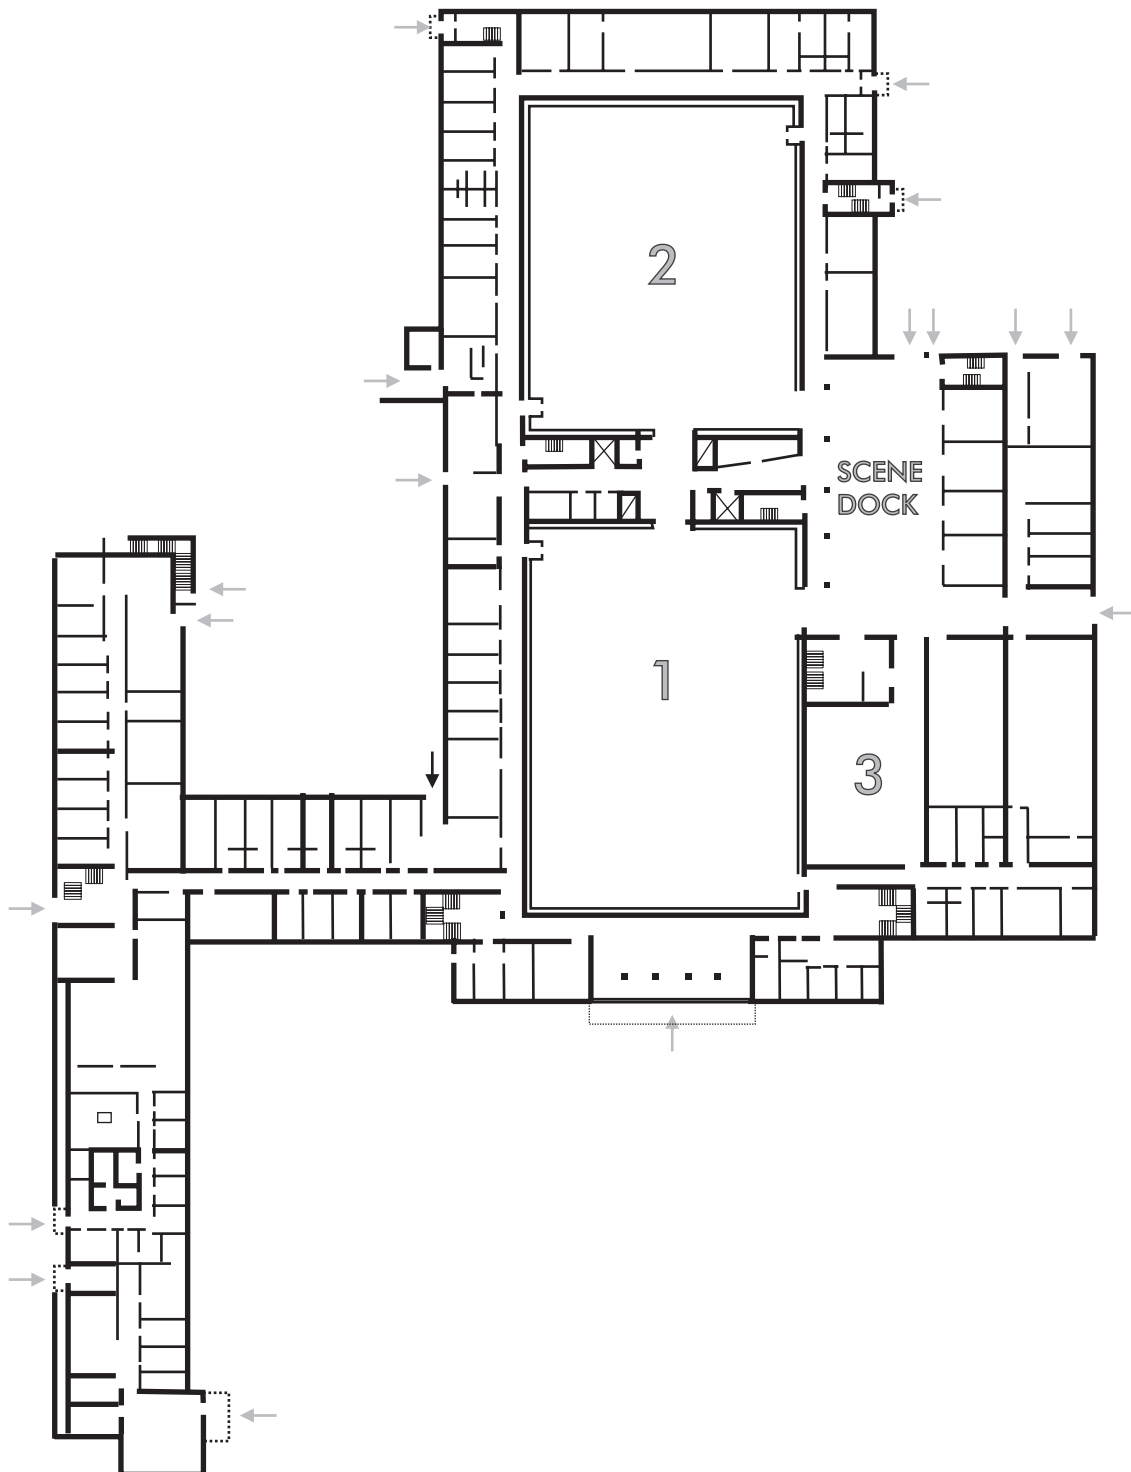

## Riga Motion Pictures Studio

Riga Motion Pictures Studio is one of the largest studios in Eastern Europe. There are 3 stages with a total floor area of 2140 m<sup>2</sup>. The largest studio measures 988m<sup>2</sup> with a height of 12m. Studio is comfortably located: just 20 min. drive from city centre.

# STUDIO ONE

TOTAL LIGHTING GALLERY POWER 1000 KW (42 CONTACTS)

FLOOR GRID 1div = 1m SCALE 1:200

construction H = 12.5 m

# STUDIO TWO

TOTAL LIGHTING GALLERY POWER 1000 KW (32 CONTACTS)

FLOOR GRID 1div = 1m scale 1:200

CONSTRUCTION H=9.0 m

# STUDIO THREE

TOTAL LIGHTING GALLERY POWER 300 KW (24 CONTACTS)

**FLOOR GRID 1div = 1m scale 1:200**

CONSTRUCTION H=5.0 m