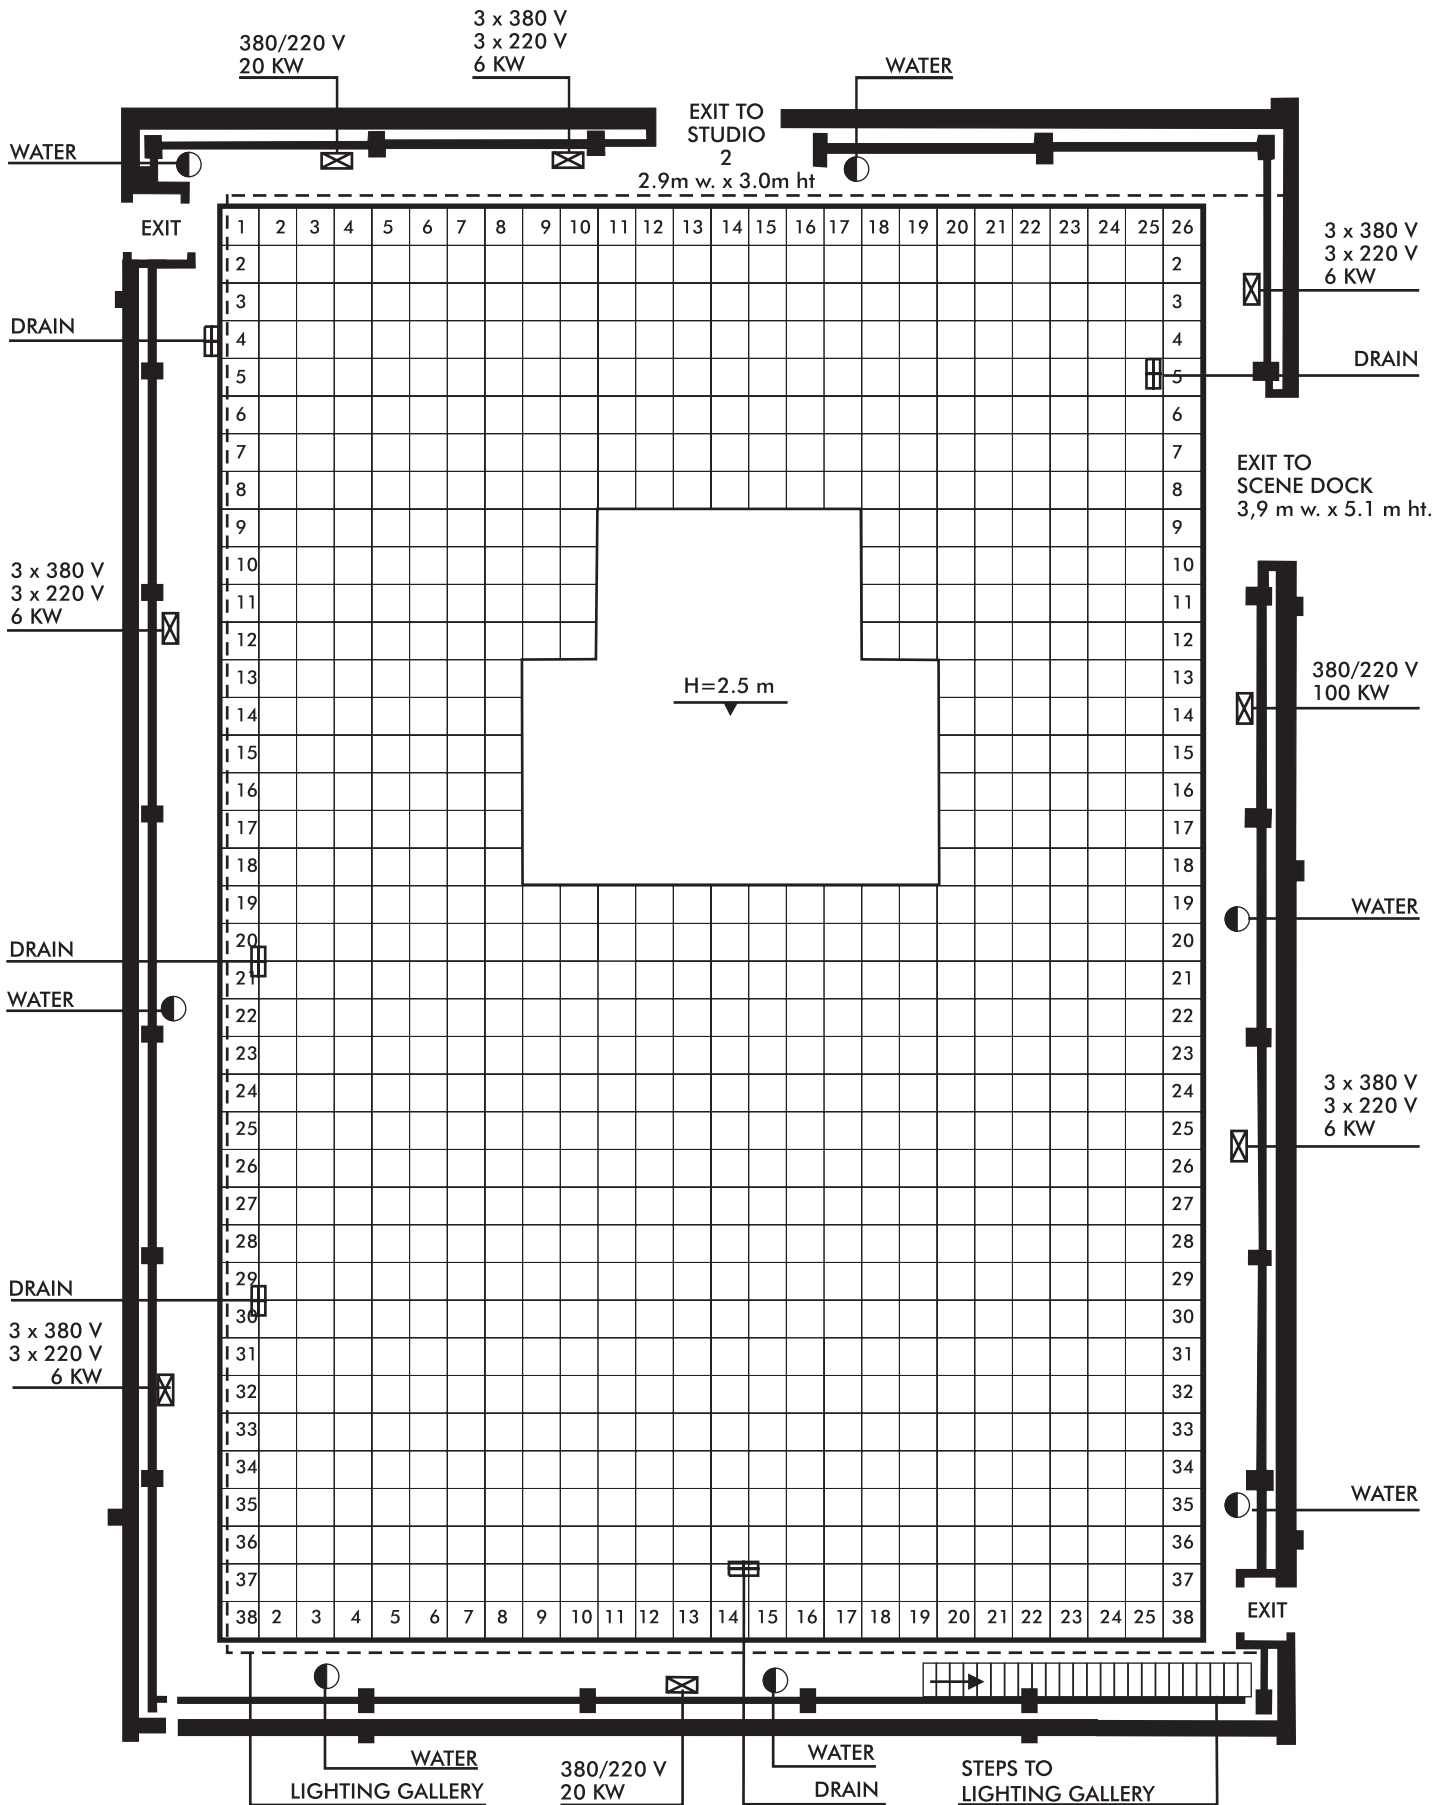

## Riga Motion Pictures Studio

Riga Motion Pictures Studio is one of the largest studios in Eastern Europe. There are 3 stages with a total floor area of 2140 m<sup>2</sup>. The largest studio measures 988m<sup>2</sup> with a height of 12m. Studio is comfortably located: just 20 min. drive from city centre.

# STUDIO ONE

TOTAL LIGHTING GALLERY POWER 1000 KW (42 CONTACTS)

FLOOR GRID 1div = 1m SCALE 1:200

construction H = 12.5 m

# STUDIO TWO

TOTAL LIGHTING GALLERY POWER 1000 KW (32 CONTACTS)

FLOOR GRID 1div = 1m scale 1:200

CONSTRUCTION H=9.0 m

# STUDIO THREE

TOTAL LIGHTING GALLERY POWER 300 KW (24 CONTACTS)

**FLOOR GRID 1div = 1m scale 1:200**

CONSTRUCTION H=5.0 m