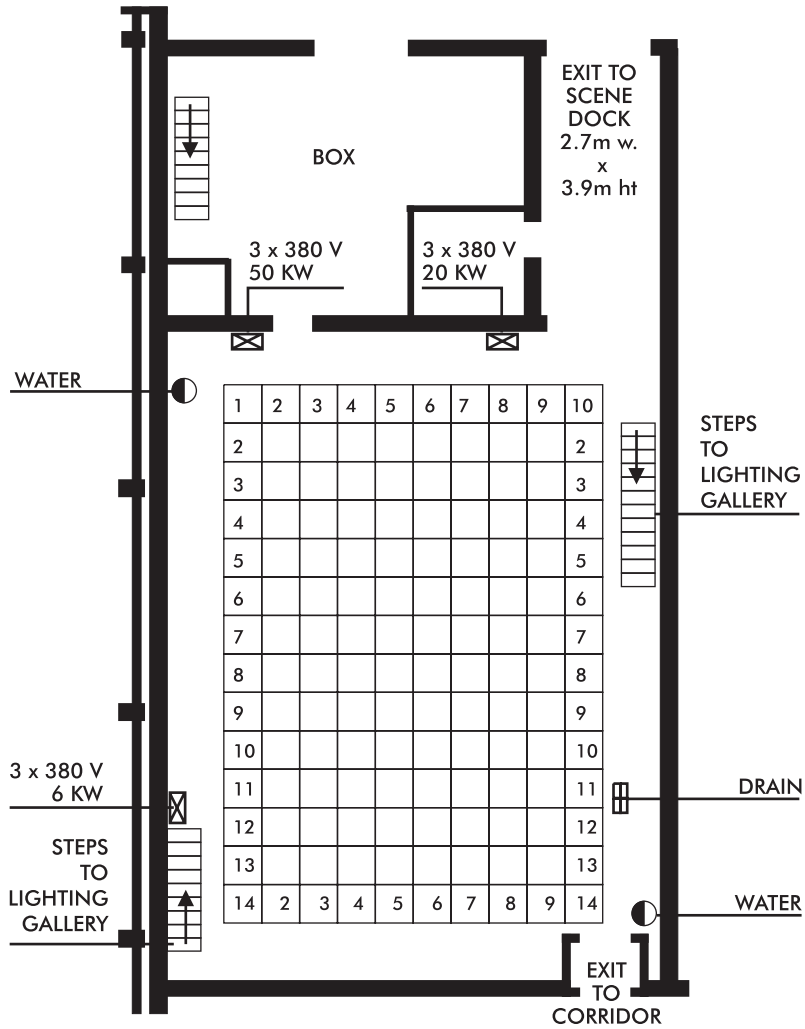

# STUDIO ONE

TOTAL LIGHTING GALLERY POWER 1000 KW (42 CONTACTS)

FLOOR GRID 1div = 1m SCALE 1:200

construction H = 12.5 m

# STUDIO TWO

TOTAL LIGHTING GALLERY POWER 1000 KW (32 CONTACTS)

FLOOR GRID 1div = 1m scale 1:200

CONSTRUCTION H=9.0 m

# STUDIO THREE

TOTAL LIGHTING GALLERY POWER 300 KW (24 CONTACTS)

**FLOOR GRID 1div = 1m scale 1:200**

CONSTRUCTION H=5.0 m