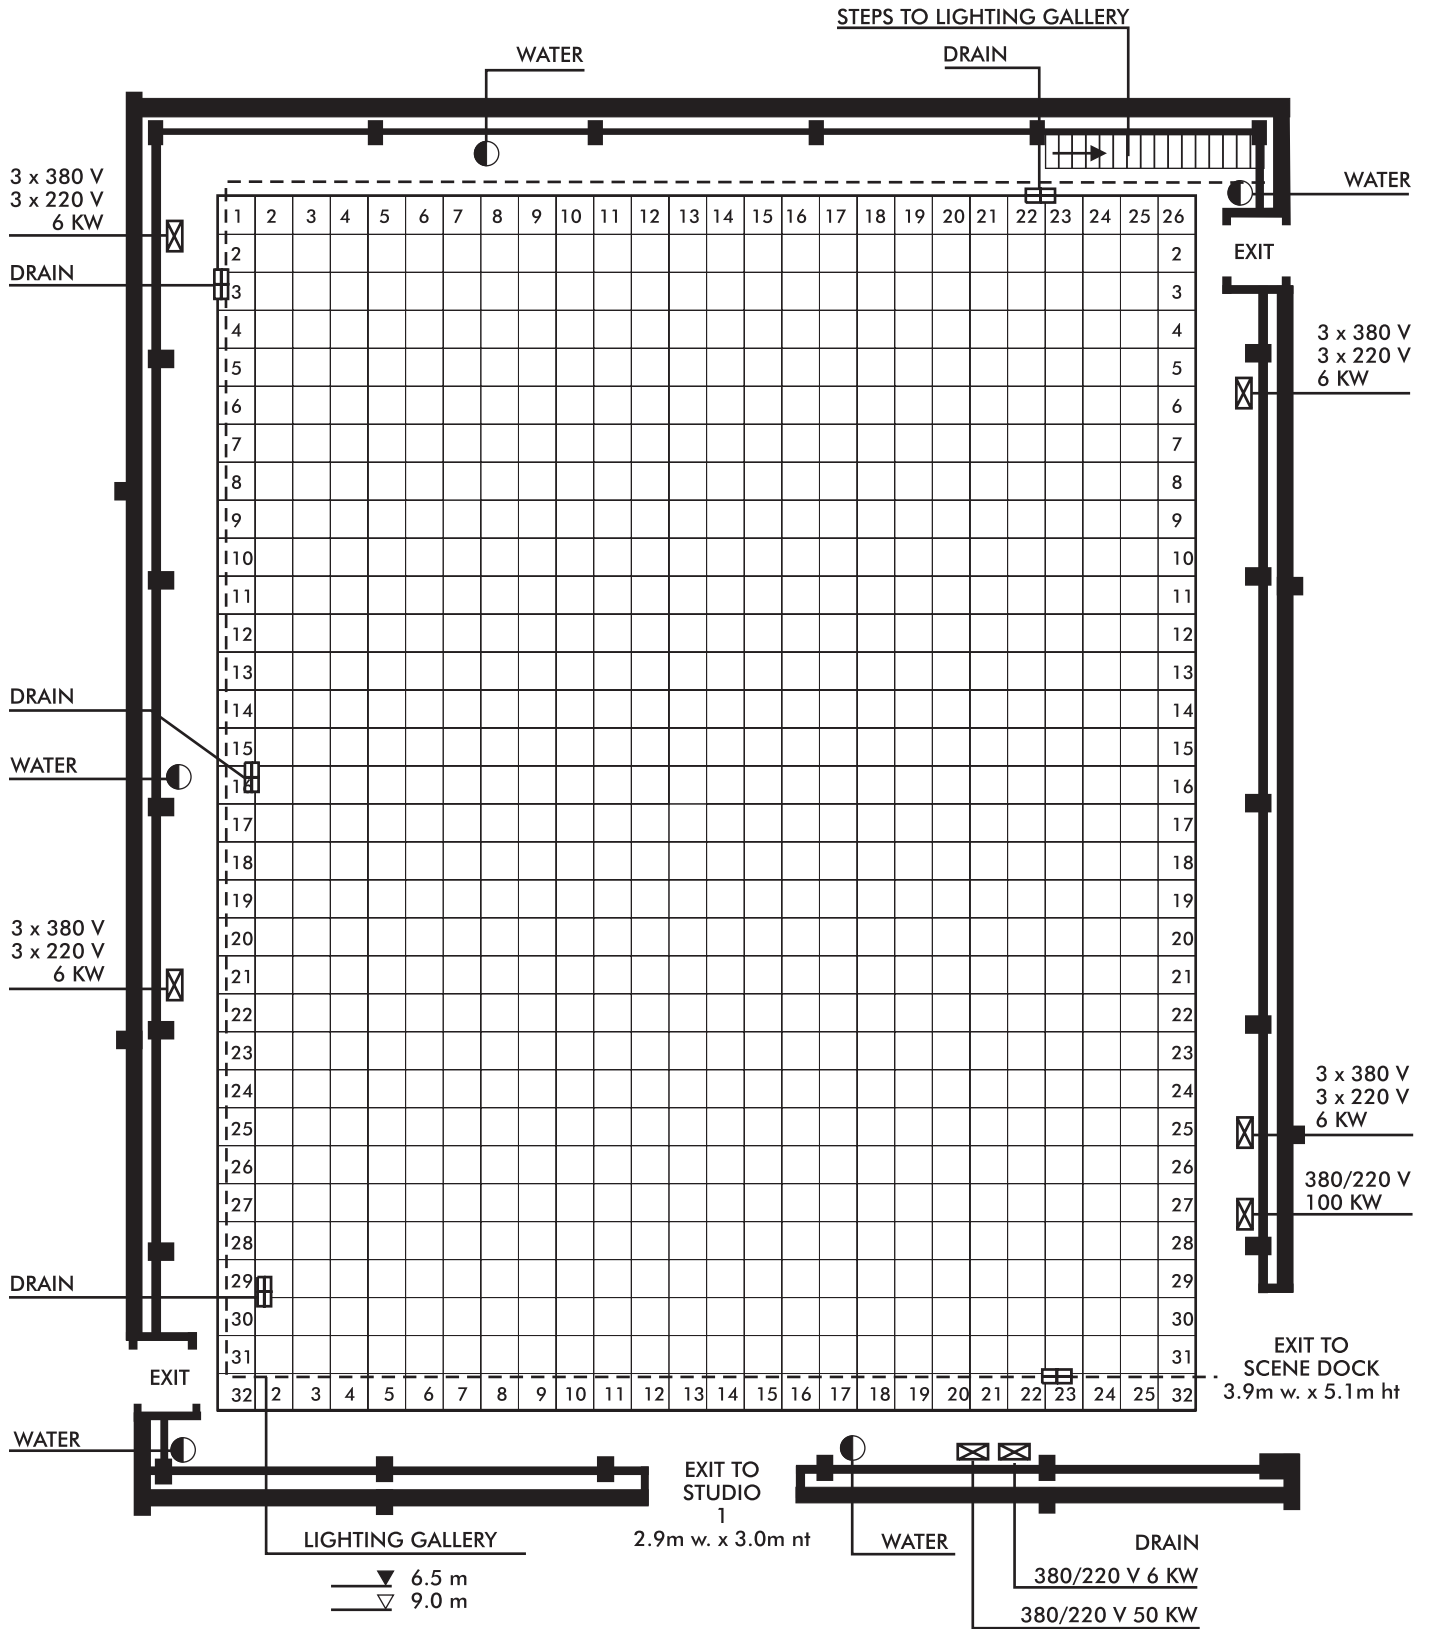

## Riga Motion Pictures Studio

Riga Motion Pictures Studio is one of the largest studios in Eastern Europe. There are 3 stages with a total floor area of 2140 m<sup>2</sup>. The largest studio measures 988m<sup>2</sup> with a height of 12m. Studio is comfortably located: just 20 min. drive from city centre.

# STUDIO ONE

TOTAL LIGHTING GALLERY POWER 1000 KW (42 CONTACTS)

FLOOR GRID 1div = 1m SCALE 1:200

construction H = 12.5 m

# STUDIO TWO

TOTAL LIGHTING GALLERY POWER 1000 KW (32 CONTACTS)

FLOOR GRID 1div = 1m scale 1:200

CONSTRUCTION H=9.0 m

# STUDIO THREE

TOTAL LIGHTING GALLERY POWER 300 KW (24 CONTACTS)

**FLOOR GRID 1div = 1m scale 1:200**

CONSTRUCTION H=5.0 m